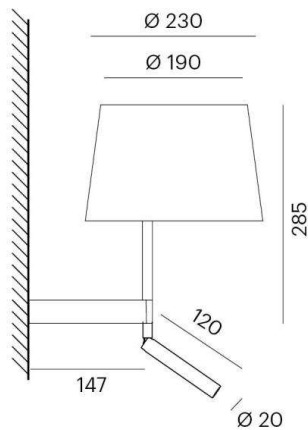

**BIVIO W LED SPOT**

**645-001000519660**

BIVIO SURFACE MOUNTED WALL LUMINAIRE made of aluminium, black matt, similar to RAL 9005, beam 12°, light output direct / indirect, IP20 without shade, separate external switch

**DRAWING**

**LIGHT DISTRIBUTION CURVE**

**TECHNICAL DETAILS**

System perform. [W]	4
Bulb type	AGL D45 ECO 30W
No.of bulb holders	1X
Socket	E14
Luminous flux [lm]	130
Colour temp. [K]	3000K
CRI	>80
Designer	Michael Raasch
Light output	direct / indirect
Beam angle [°]	12°
Voltage [V]	220-240V 50/60Hz
Material	aluminium
Length [mm]	147
Height [mm]	203
IP protection class	IP20
Voltage class	protection cl. I
Net weight [kg]	0,50
Color lamp	black matt
RAL	9005
EAN-Number	9008905743542
Lifetime [h]	50 000