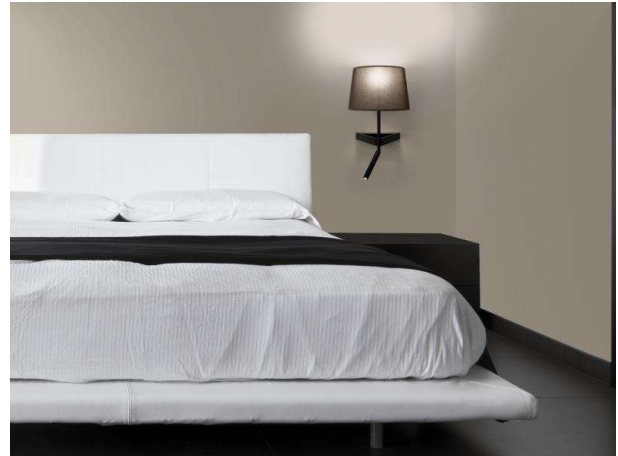

**BIVIO W LED SPOT**

**645-001000519660**

BIVIO SURFACE MOUNTED WALL LUMINAIRE made of aluminium, black matt, similar to RAL 9005, beam 12°, light output direct / indirect, IP20 without shade, separate external switch

**DRAWING**

**LIGHT DISTRIBUTION CURVE**

**TECHNICAL DETAILS**

System perform. [W]	4
Bulb type	AGL D45 ECO 30W
No.of bulb holders	1X
Socket	E14
Luminous flux [lm]	130
Colour temp. [K]	3000K
CRI	>80
Designer	Michael Raasch
Light output	direct / indirect
Beam angle [°]	12°
Voltage [V]	220-240V 50/60Hz
Material	aluminium
Length [mm]	147
Height [mm]	203
IP protection class	IP20
Voltage class	protection cl. I
Net weight [kg]	0,50
Color lamp	black matt
RAL	9005
EAN-Number	9008905743542
Lifetime [h]	50 000